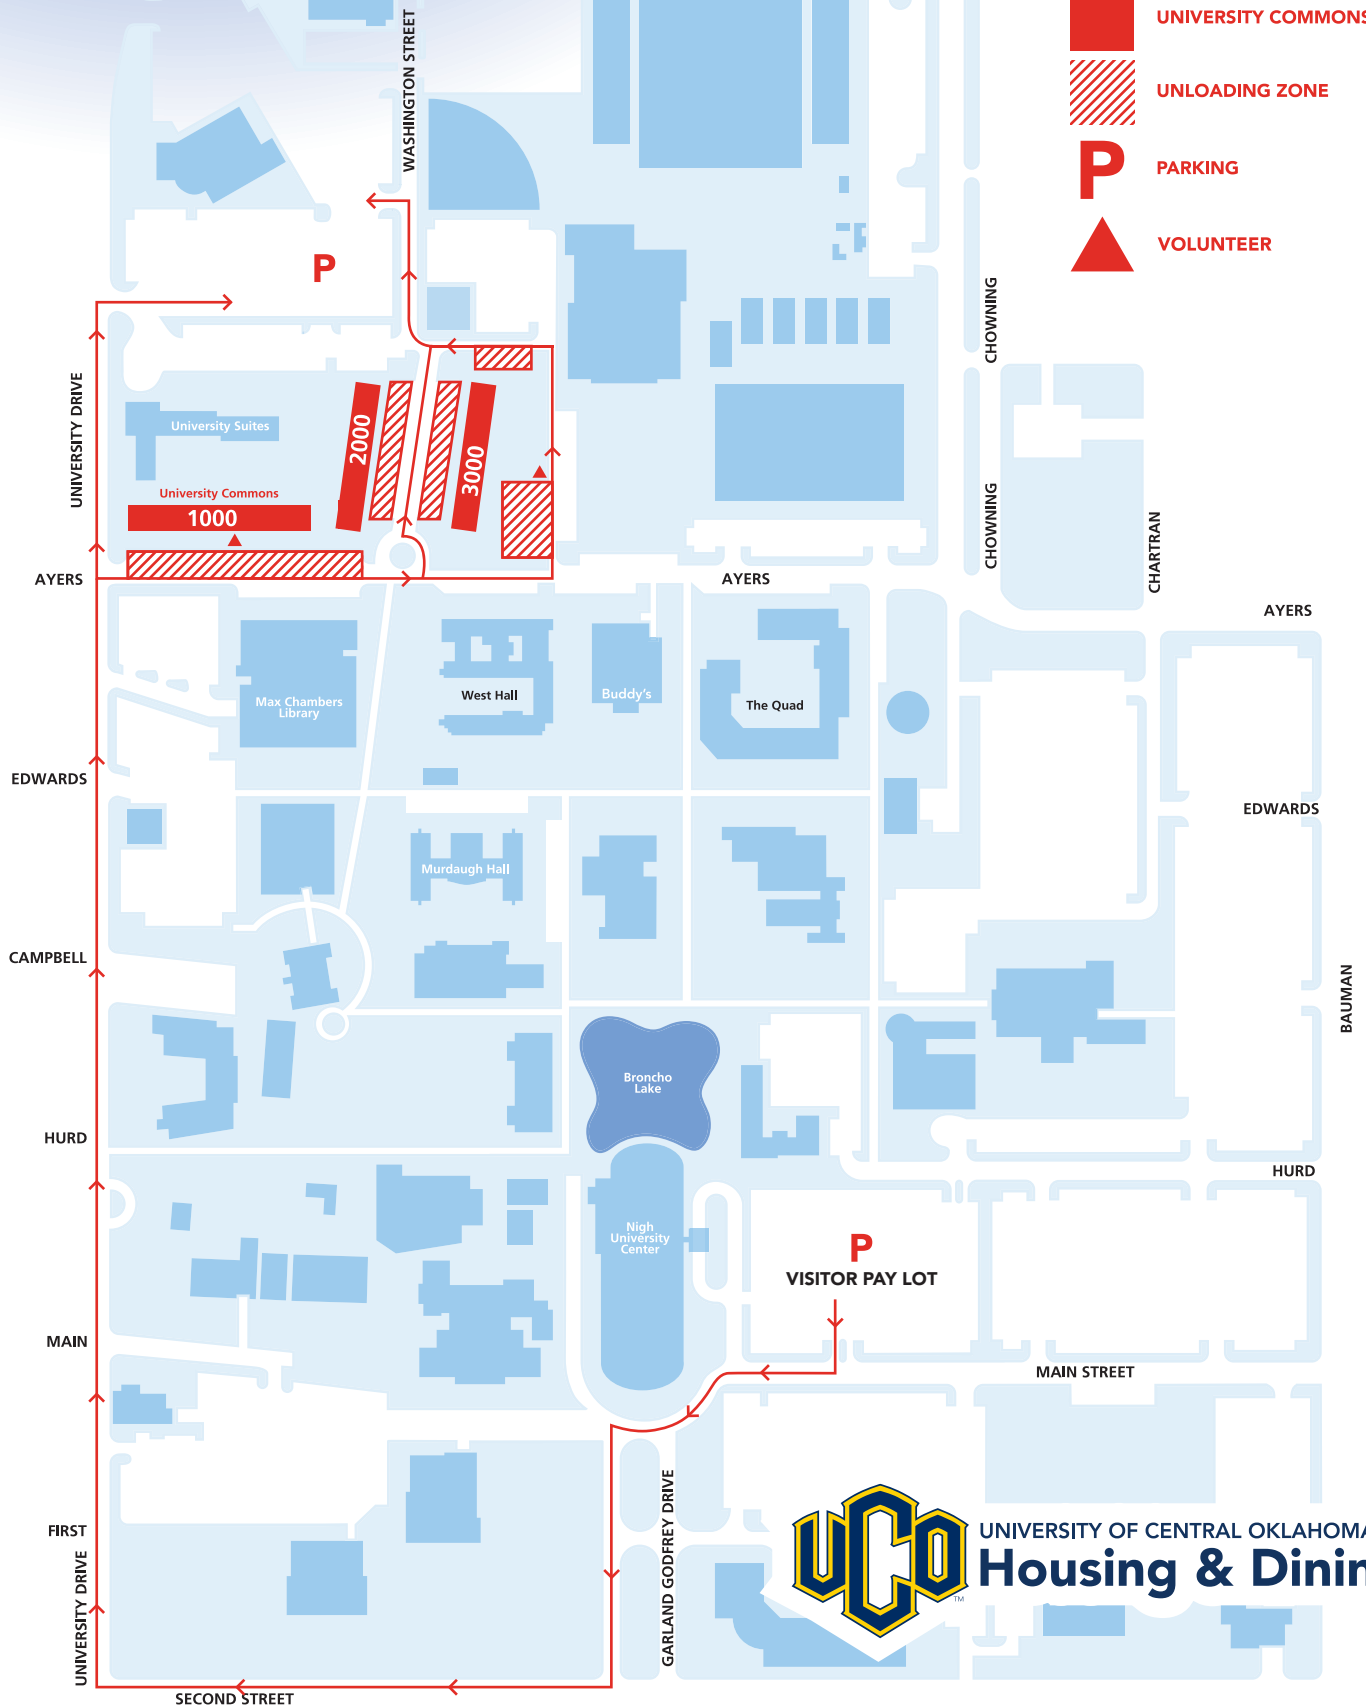

MOVE-IN ROUTE GUIDE

-  UNIVERSITY COMMONS
-  UNLOADING ZONE
-  PARKING
-  VOLUNTEER

UNIVERSITY OF CENTRAL OKLAHOMA
Housing & Dining