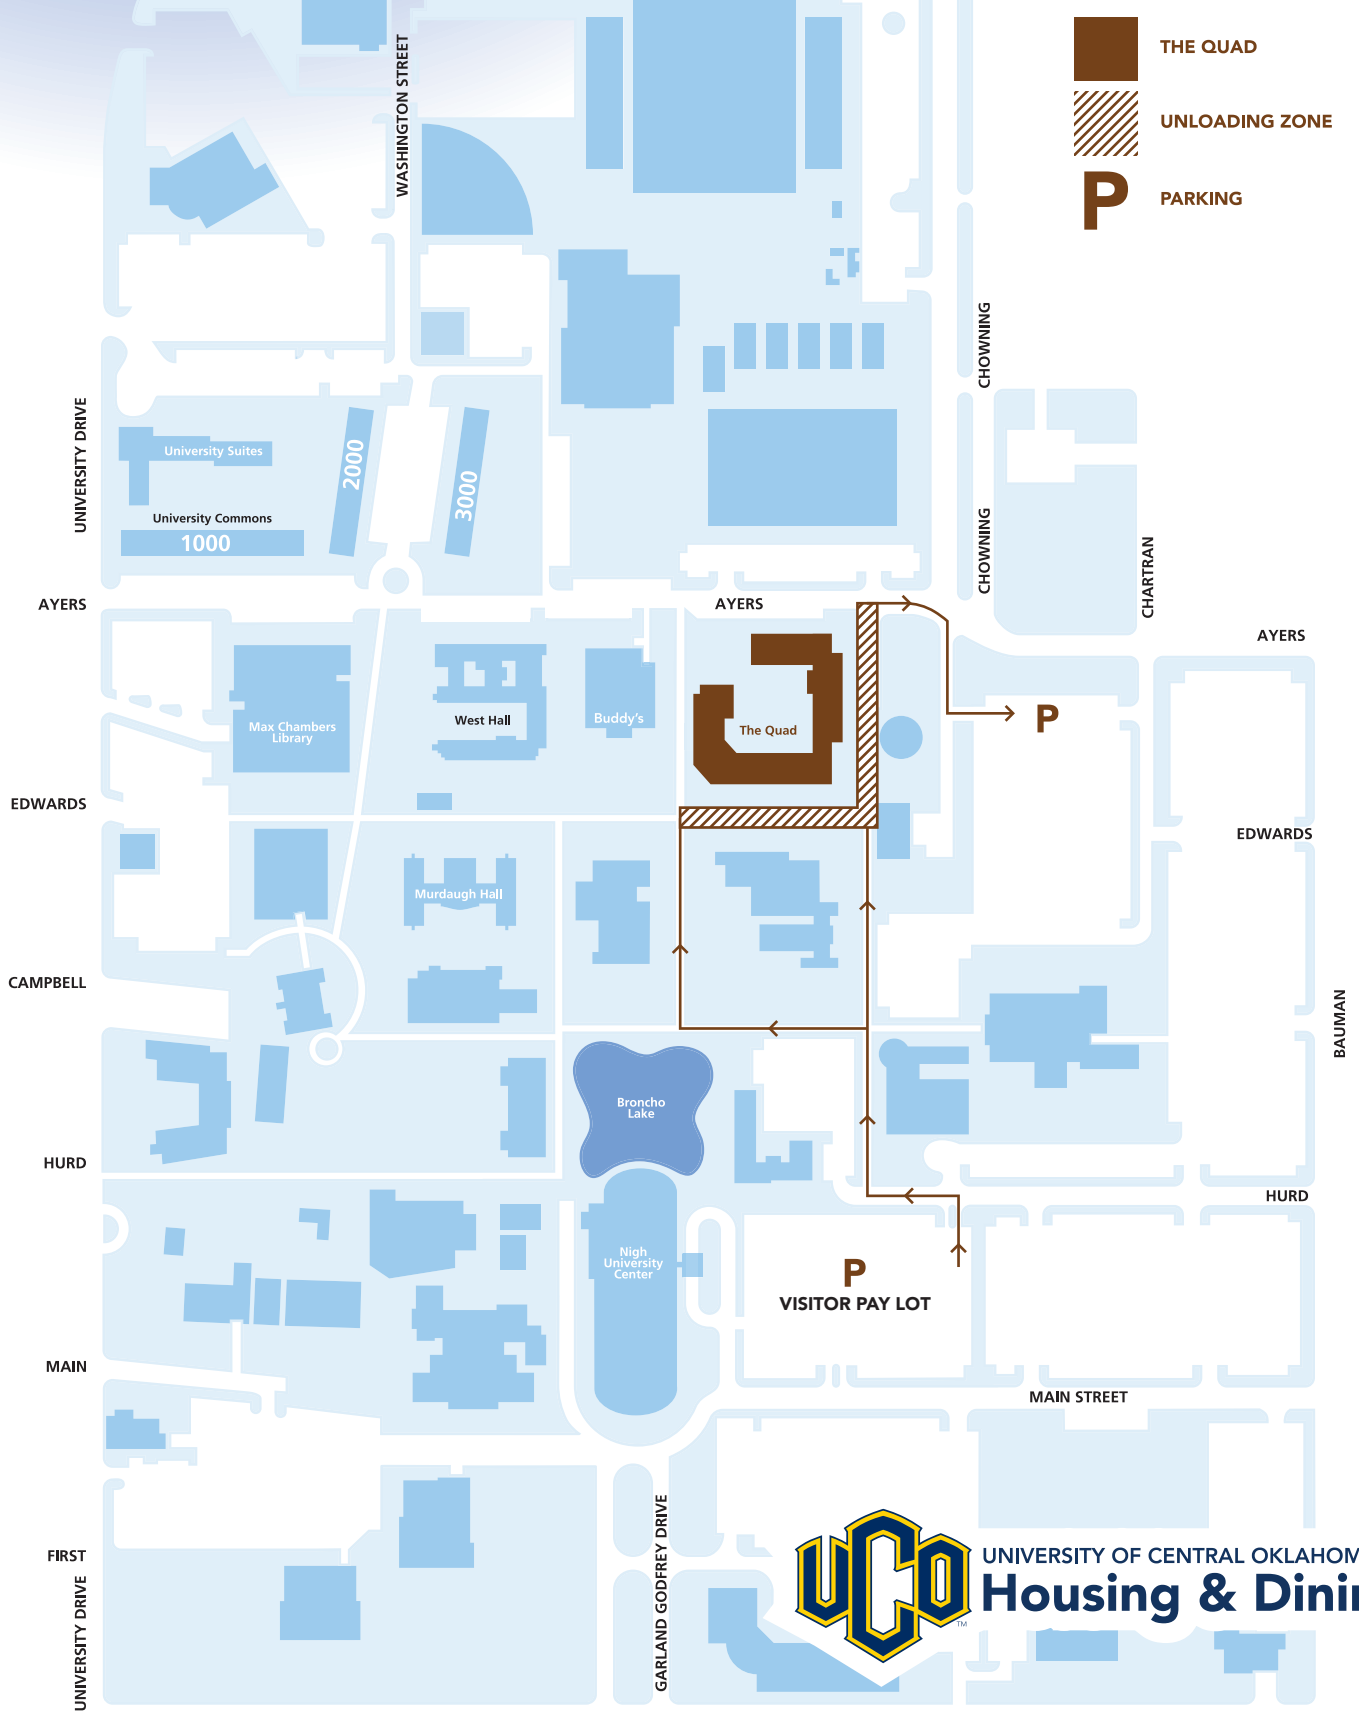

MOVE-IN ROUTE GUIDE

-  THE QUAD
-  UNLOADING ZONE
-  PARKING

UNIVERSITY OF CENTRAL OKLAHOMA
Housing & Dining