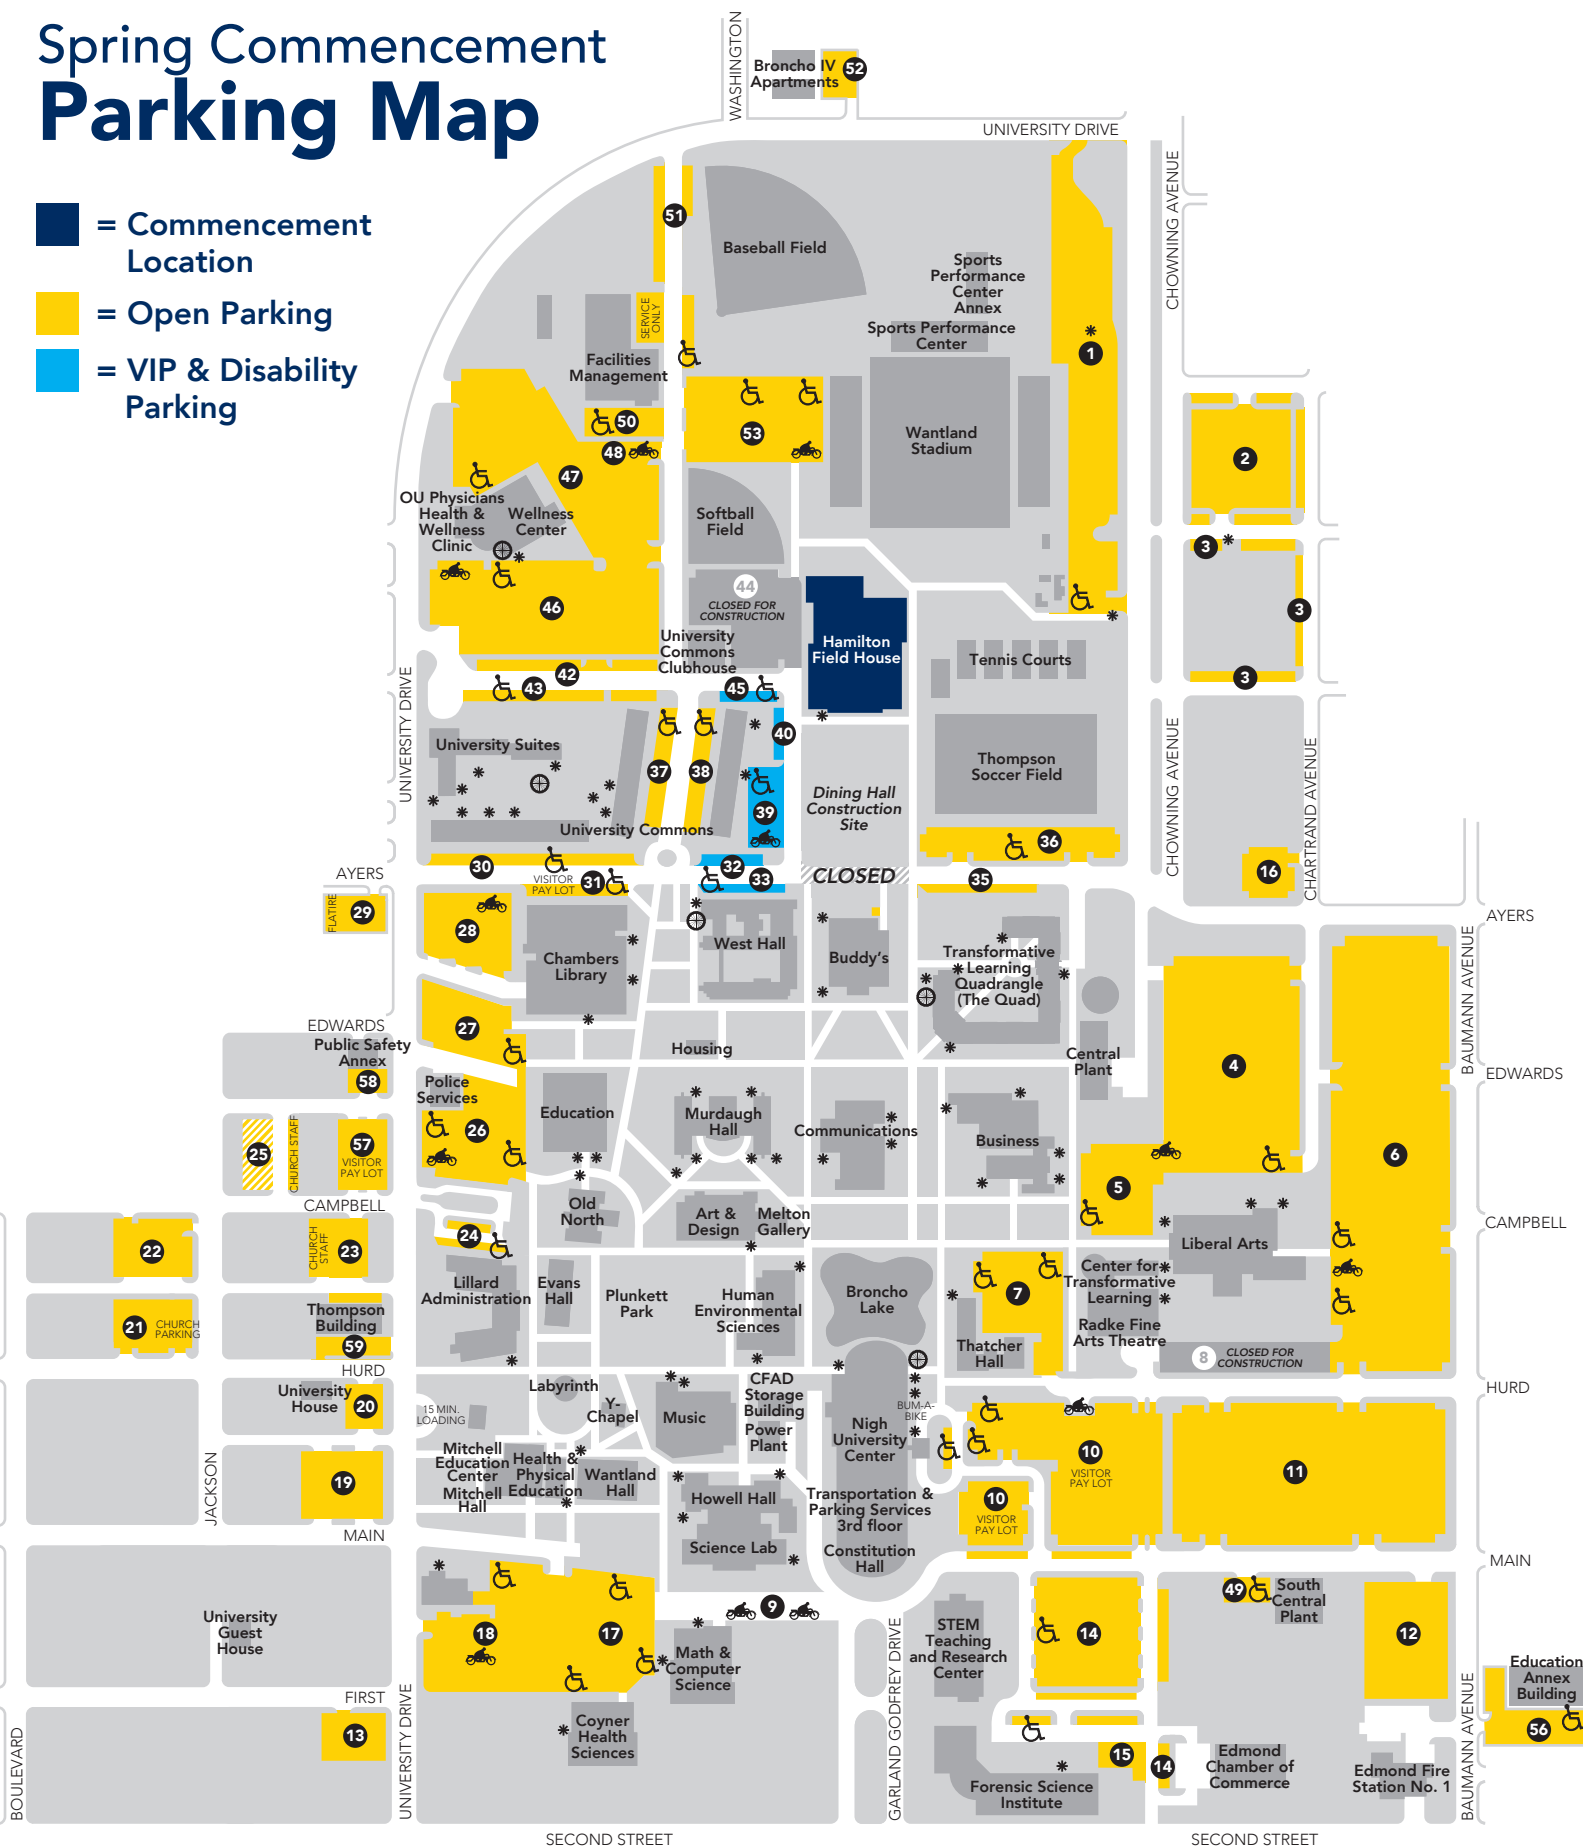

Spring Commencement Parking Map

- = Commencement Location
- = Open Parking
- = VIP & Disability Parking

UNIVERSITY OF CENTRAL OKLAHOMA
Transportation & Parking Services