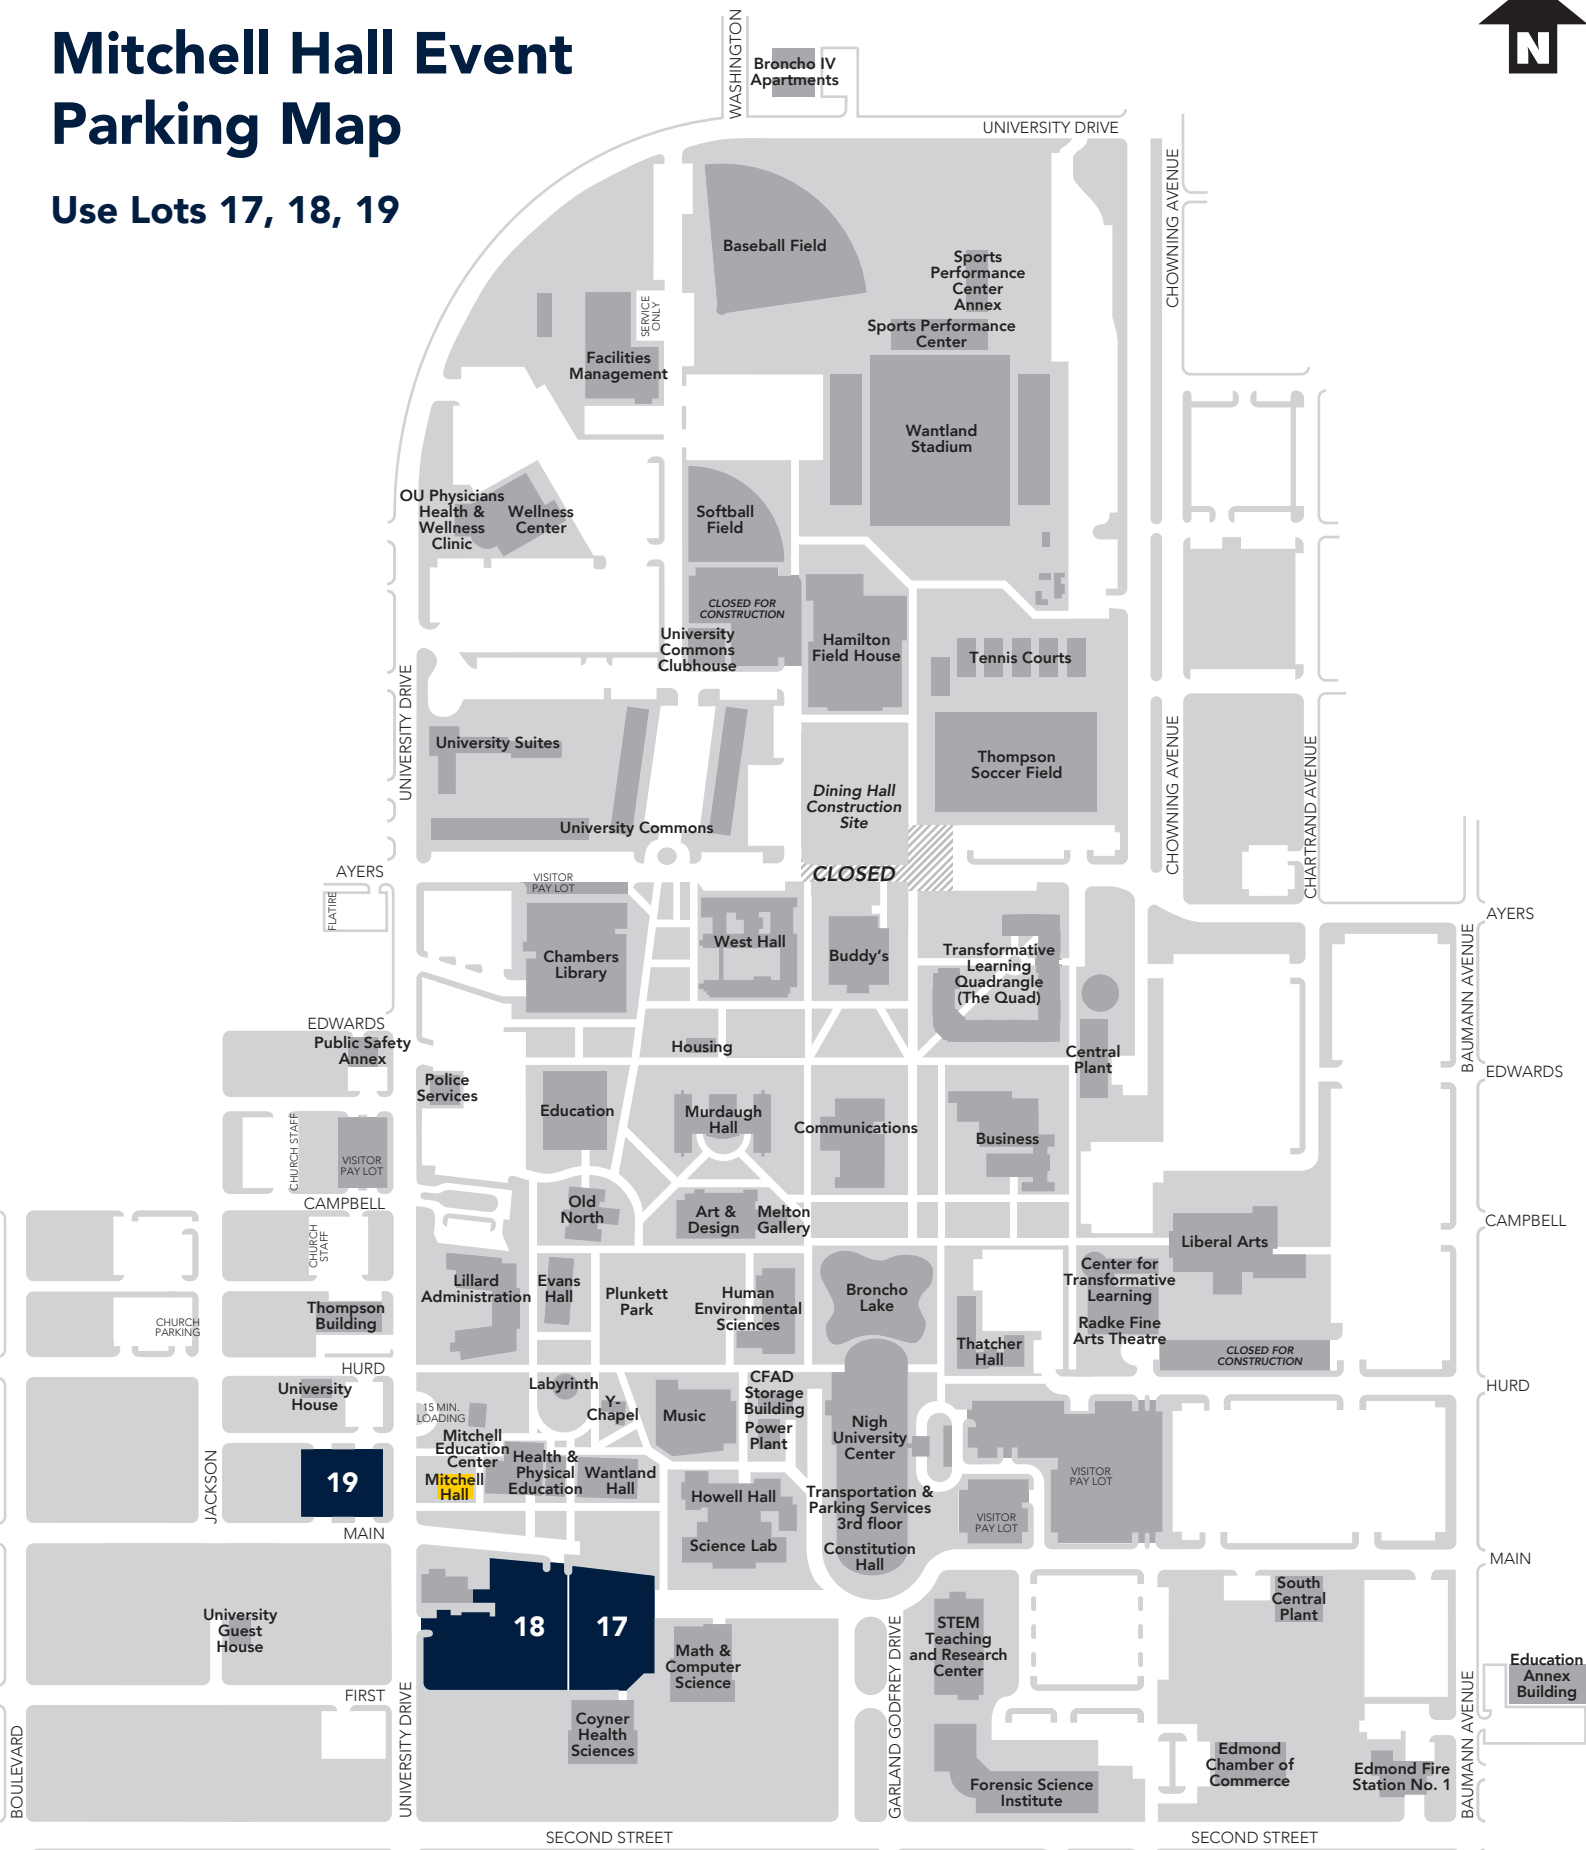

Mitchell Hall Event Parking Map

Use Lots 17, 18, 19

UNIVERSITY OF CENTRAL OKLAHOMA

Transportation & Parking Services